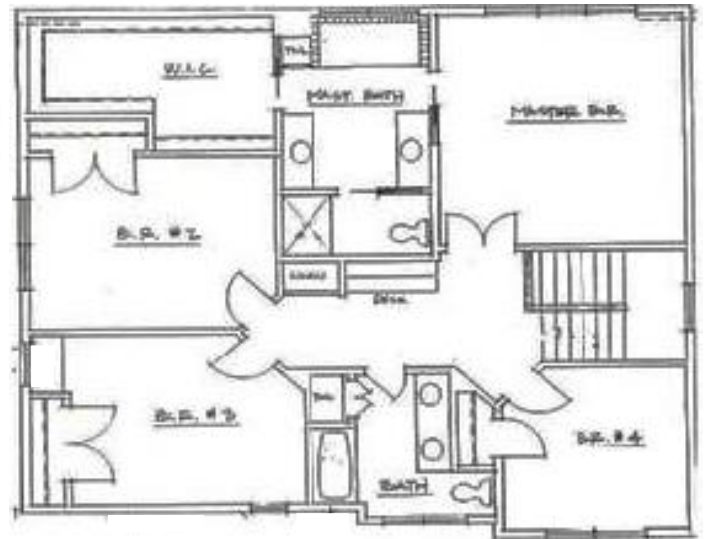

The Ironwood

2545 Square Feet

612-961-0328 | chapmanhomesinc.com | BC638215

Floor plans, materials, products and options are subject to change without notice. Floor plans are rendering and may vary slight from actual homes. Landscaping packages will depend on community.